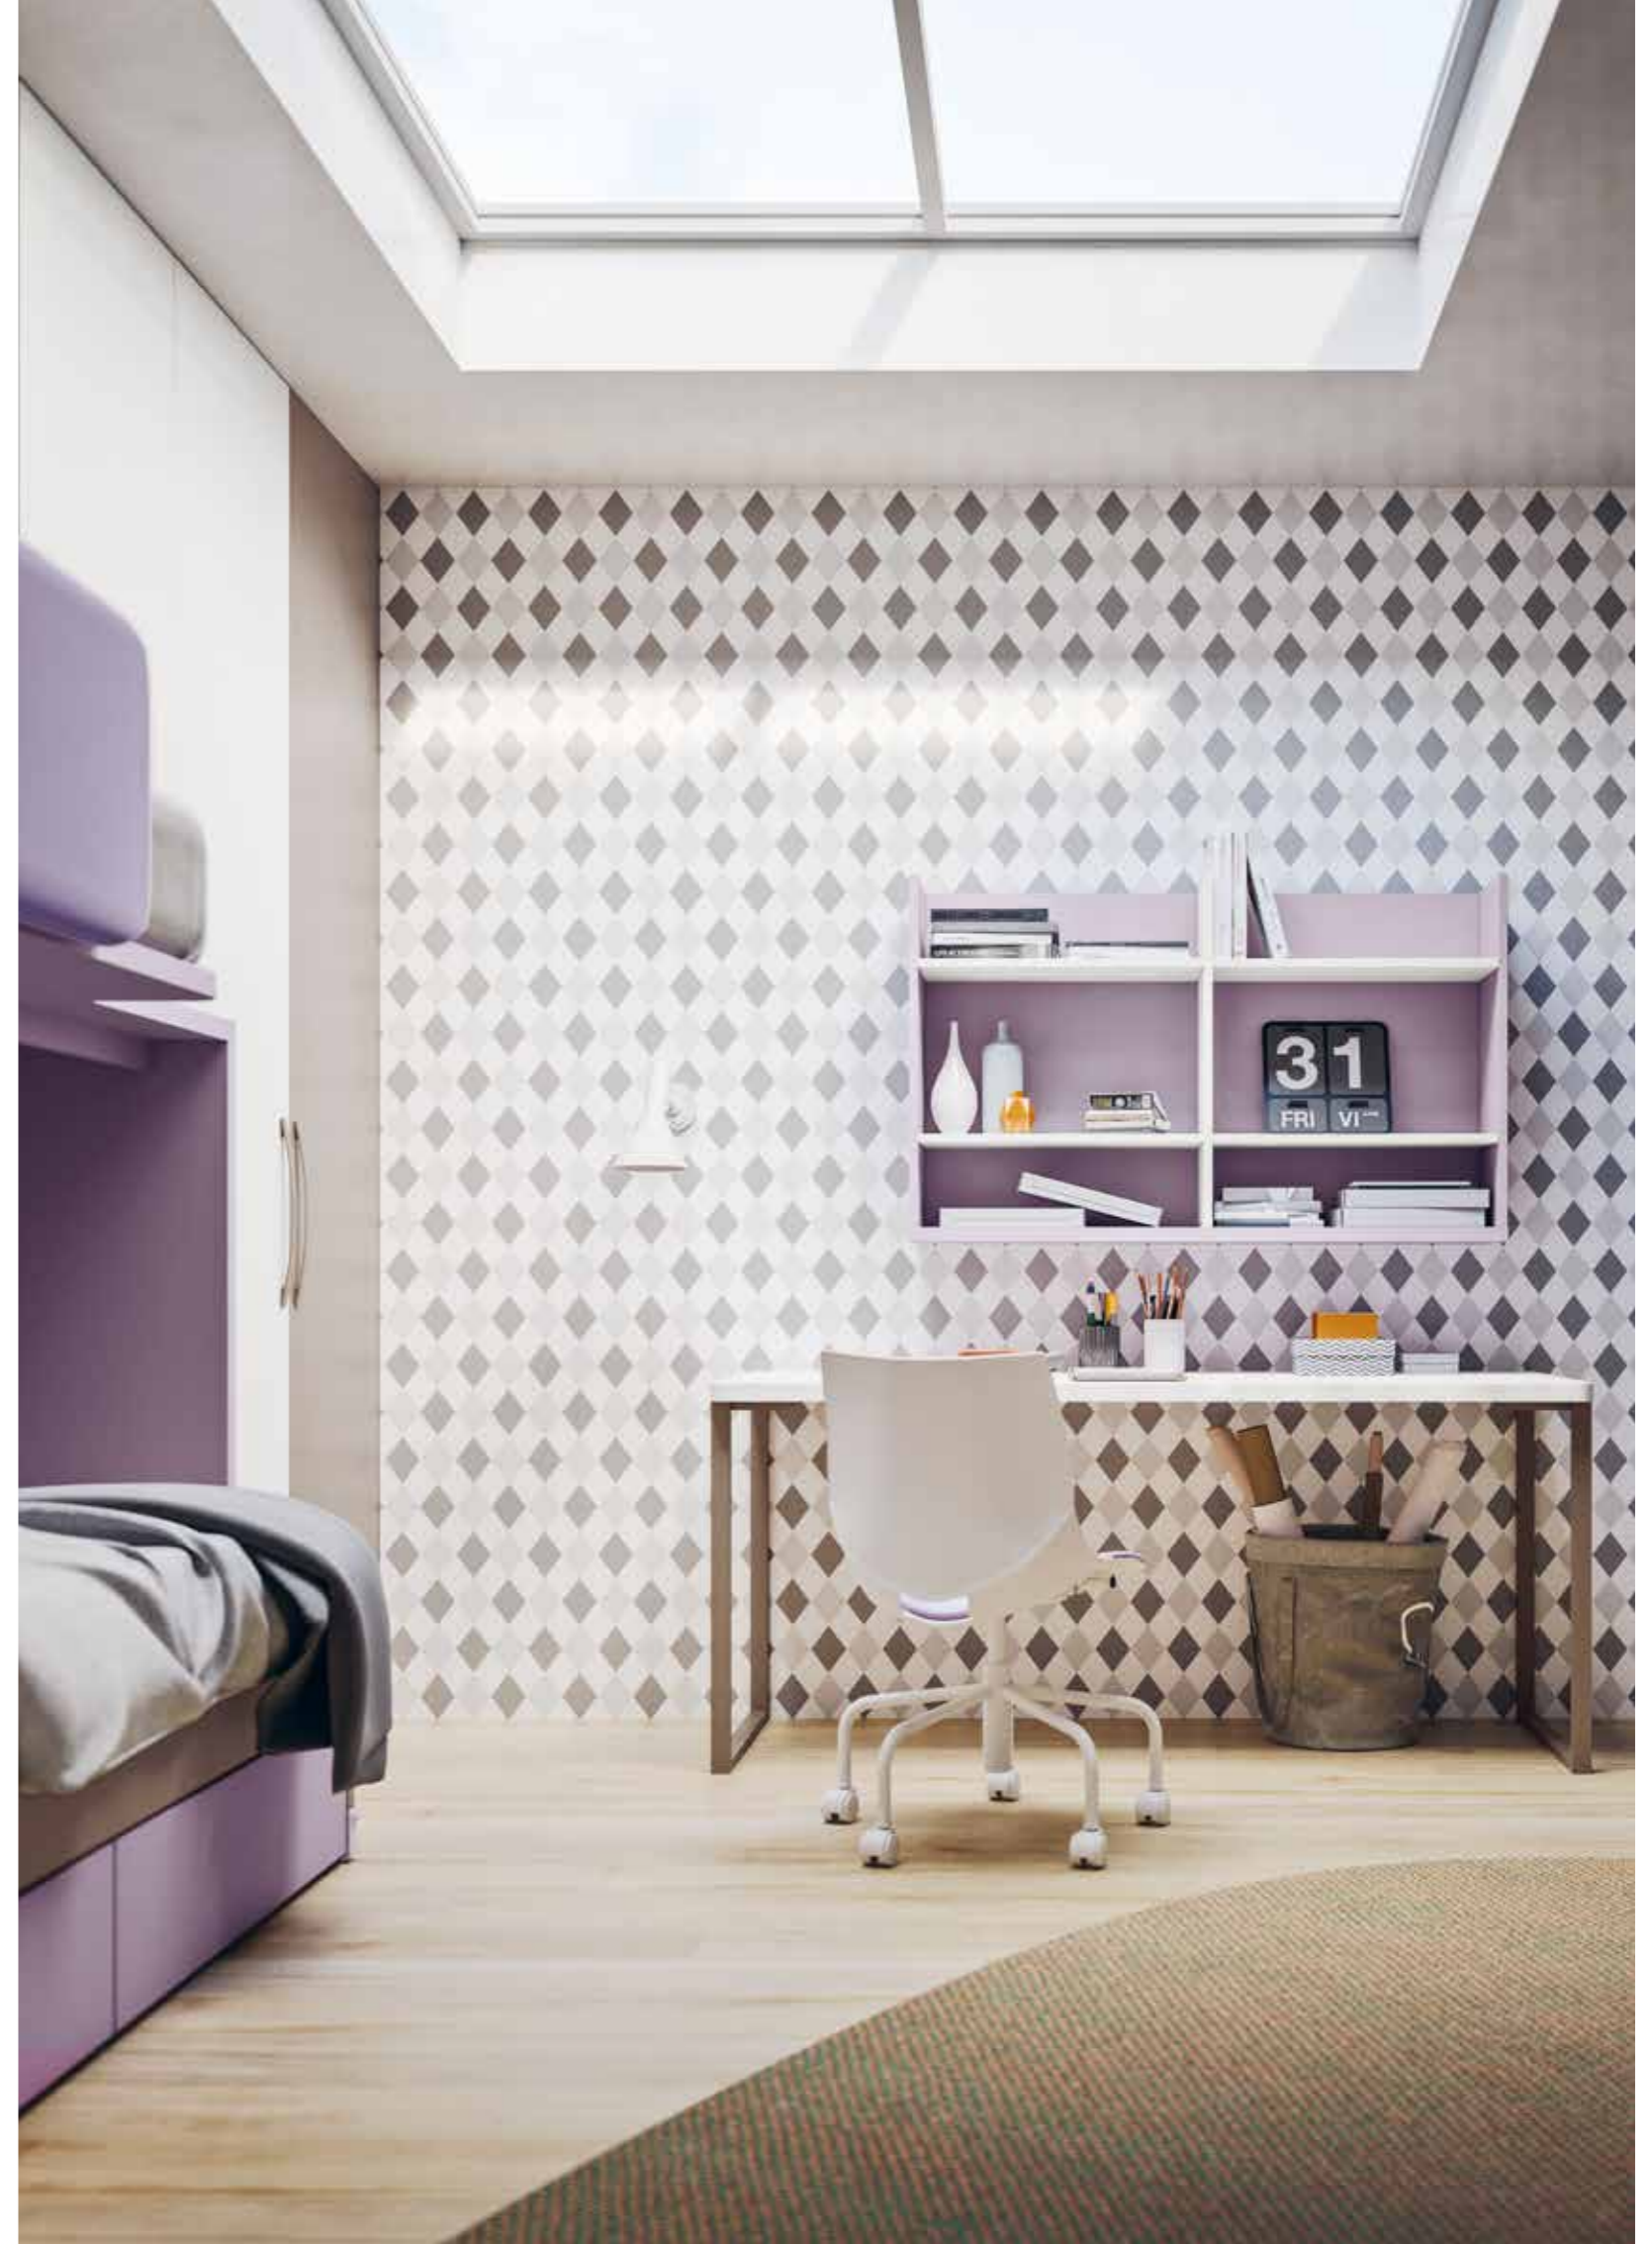

SALVASPAZIO

SOLUZIONI SALVASPAZIO

Armadio battente con maniglia N07 + letto Soppalco con protezione imbottita e salita posteriore + letto Harlem estraibile con cassettoni + scrittoio con gambe Metal + libreria Bridge.

Wardrobe with hinged doors + handle N07 + bed Soppalco with padded protection with back climb + pull-out bed Harlem with drawers + desk with legs Metal + bookcase Bridge.

disegno tecnico:

finiture:

olmo sbiancato

terra

ciclamino

ecopelle E115 Lilla